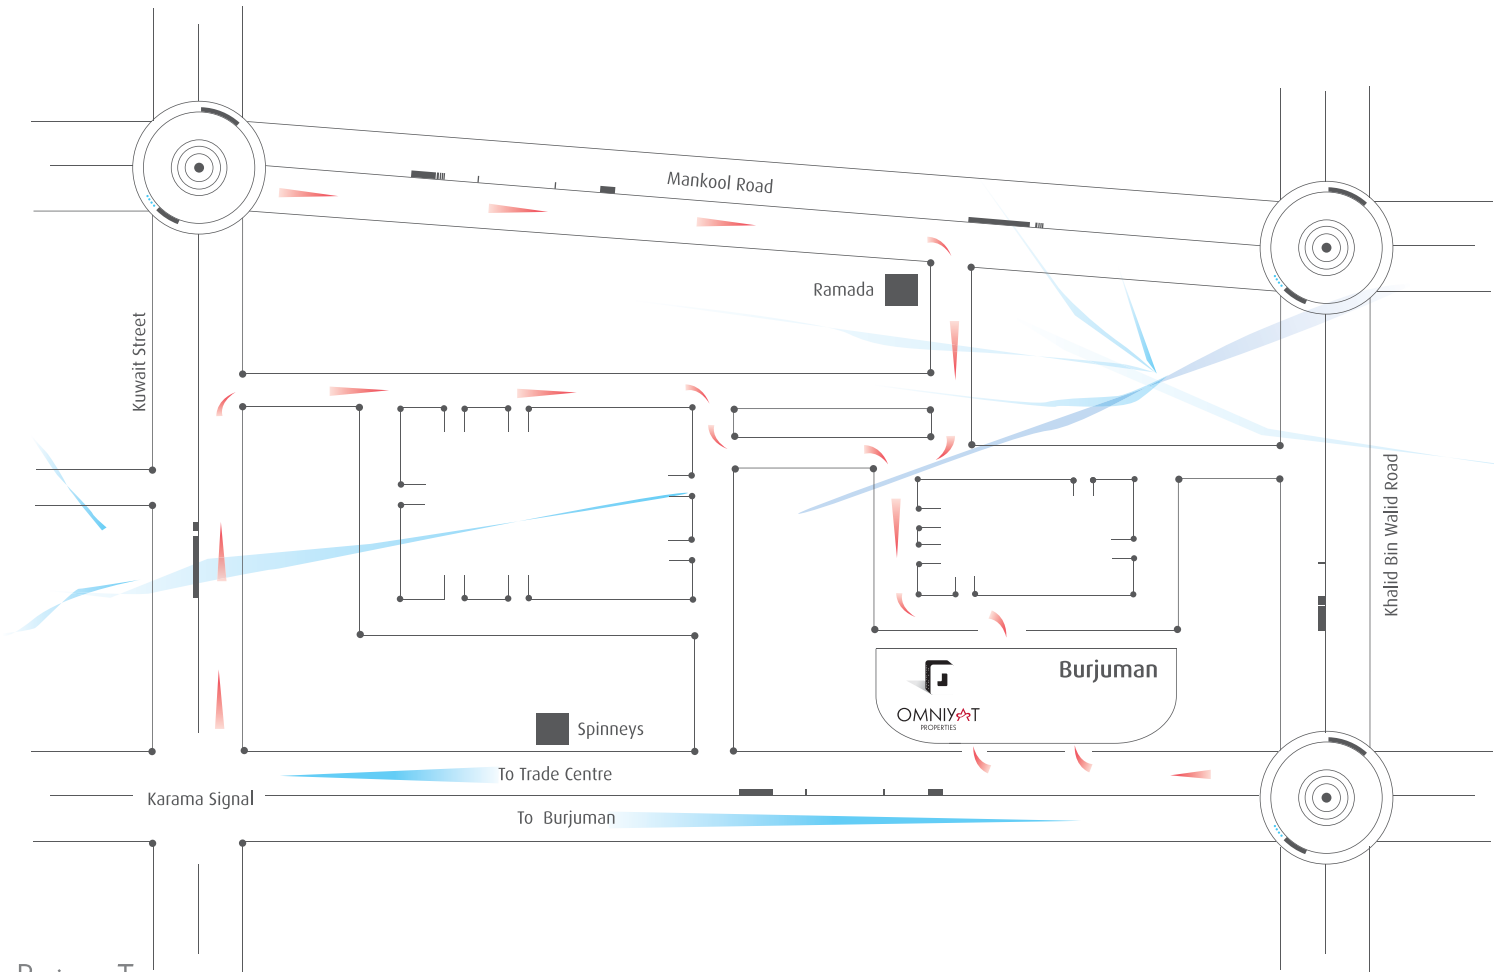

Head Office: Burjuman Office Tower

Contact Details:

Level 26, Burjuman Business Tower
Trade Centre Road
P O Box 121926
Dubai, UAE